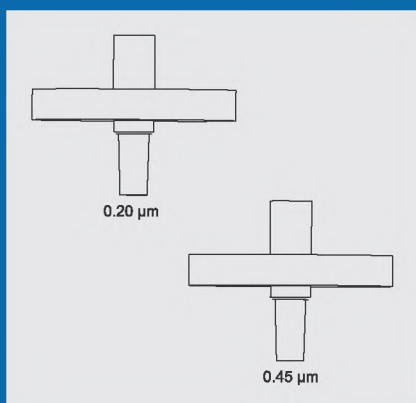

Ordering Information

Hydrofobic filter