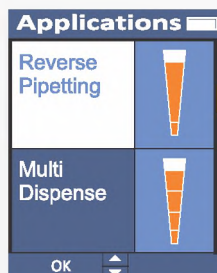

Product Features

Convenient Options Of Charging With The Auto-charging Pod Or Charge & Use The Pipette Simultaneously With USB Charging.

Extremely Lightweight Construction Making Pipetting Effortless And Pain-free Even After Extensive Usage

Comes With A Real Time Graphical Interface.

Other Features

- Stores And Remembers 3 Frequently Used Modes For Quick And Hassle-free Usage
- 5 Different Pipetting Modes

Forward pipetting

Reverse pipetting

Multi-Dispensing

Diluting

Mixing

Multichannel Pipettes

- Lightweight
- 360° pipetting
- Easy loading tip cones with dual "O" ring
- Smooth and leak free operation
- Magnetic piston for error free and perfect pipetting of individual channels
- Accurate multiple function for all channels.